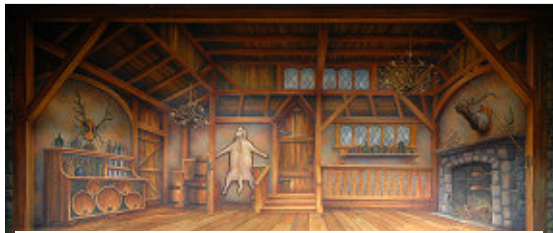

Kenmark, Inc.
Scenic Backdrops

8125 Santa Fe Drive-PO Box 40215- Overland Park, KS 66204

Phone: (913) 648-8125 Fax: (913) 648-5218 email: info@kenmark-inc.com

www.kenmark-inc.com

Picture Not Available

ED721:

ED722: Snow Forest
20x50

ED723:

ED724:

ED725:

ED726:

ED727: Tavern
20x50